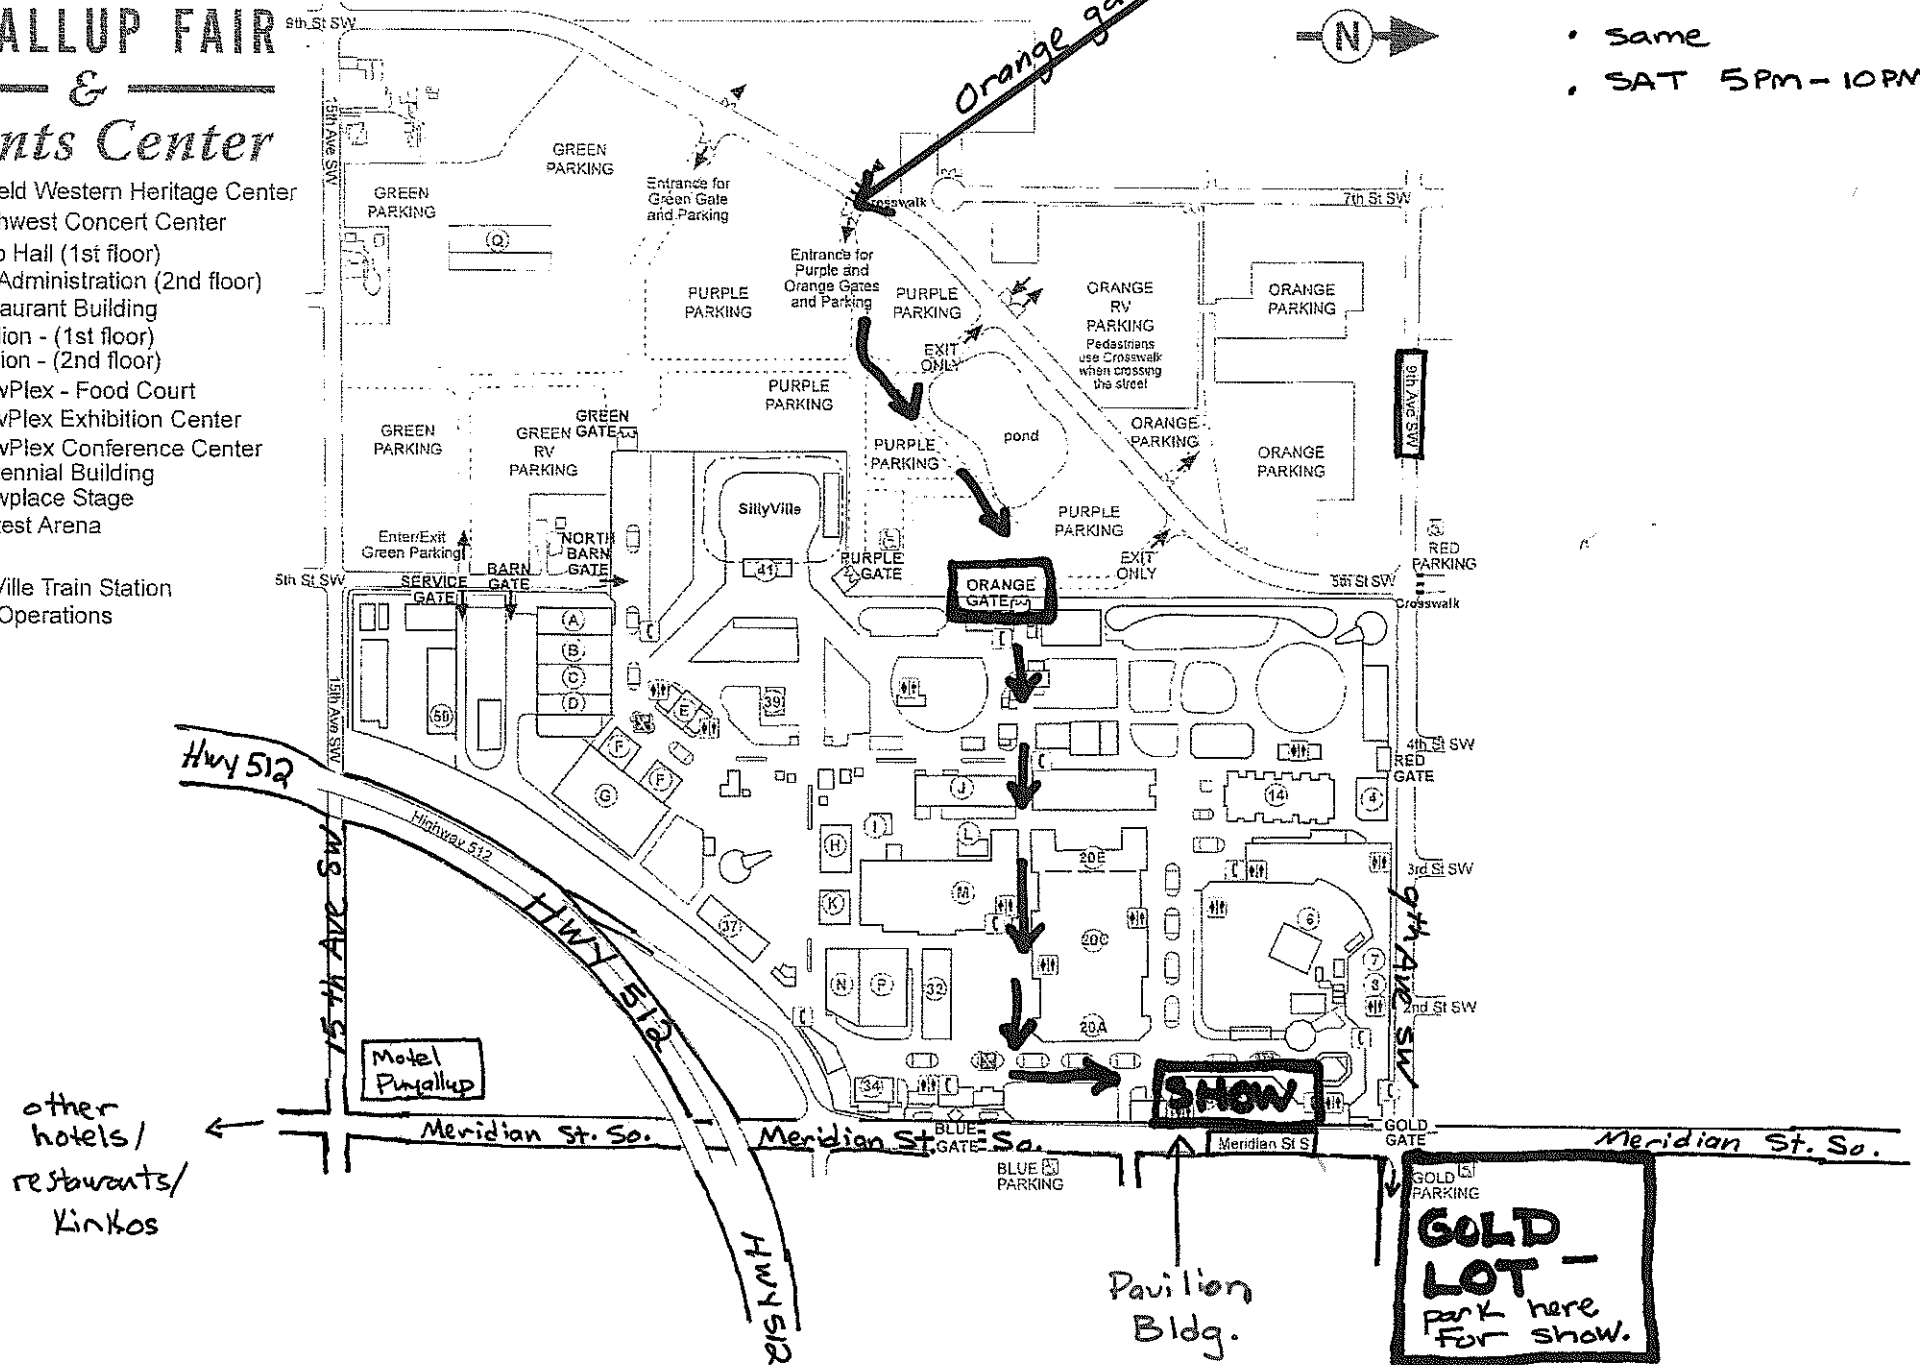

# PUYALLUP GROUNDS MAP

SET UP / MOVE IN:

- ENTER HERE
- ORANGE GATE
- WED NOON - 9 PM

MOVE OUT:

- same
- SAT 5 PM - 10 PM

## PUYALLUP FAIR & Events Center

4. Oldfield Western Heritage Center
6. Northwest Concert Center
7. Expo Hall (1st floor)
8. Fair Administration (2nd floor)
14. Restaurant Building
17. Pavilion - (1st floor)
13. Pavilion - (2nd floor)
- 20A. ShowPlex - Food Court
- 20C. ShowPlex Exhibition Center
- 20E. ShowPlex Conference Center
32. Centennial Building
34. Showplace Stage
37. Contest Arena
39. Tent
41. SillyVille Train Station
50. Fair Operations

other hotels/  
restaurants/  
Kinkos

Pavilion  
Bldg.

**GOLD LOT**  
park here  
for show.